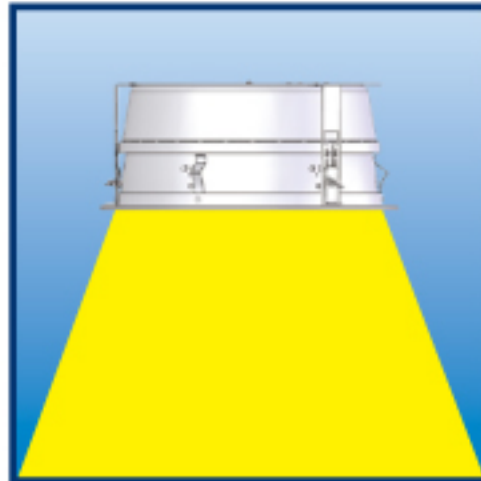

Beam Spread