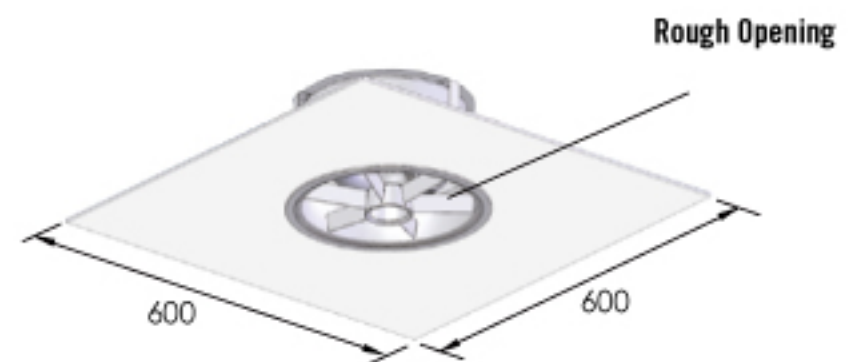

Section Description