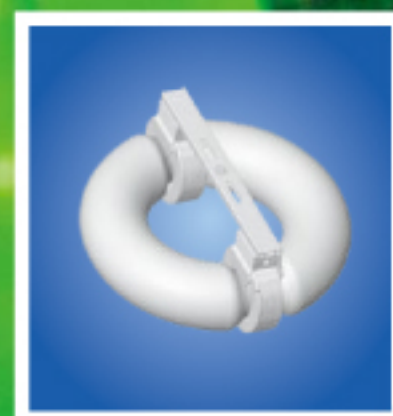

0362 Sunflower Downlight

LVD Saturn Lamp

0362 Exploded View

## Features

Pure-aluminium reflector and baffle with vacuum plated surface. The white steel trim provides a clean modern look.

Two types (A,B) are available for square and rectangular ceiling panel. (B type only for use in rectangular ceiling panel)