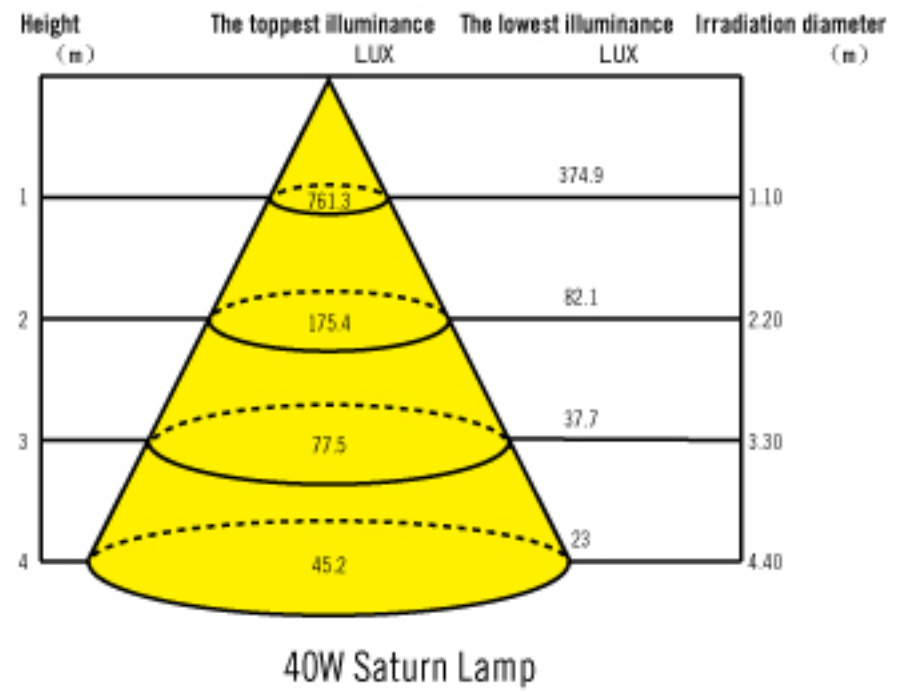

## Photometrics

Sunflower DownLight View

Beam Spread