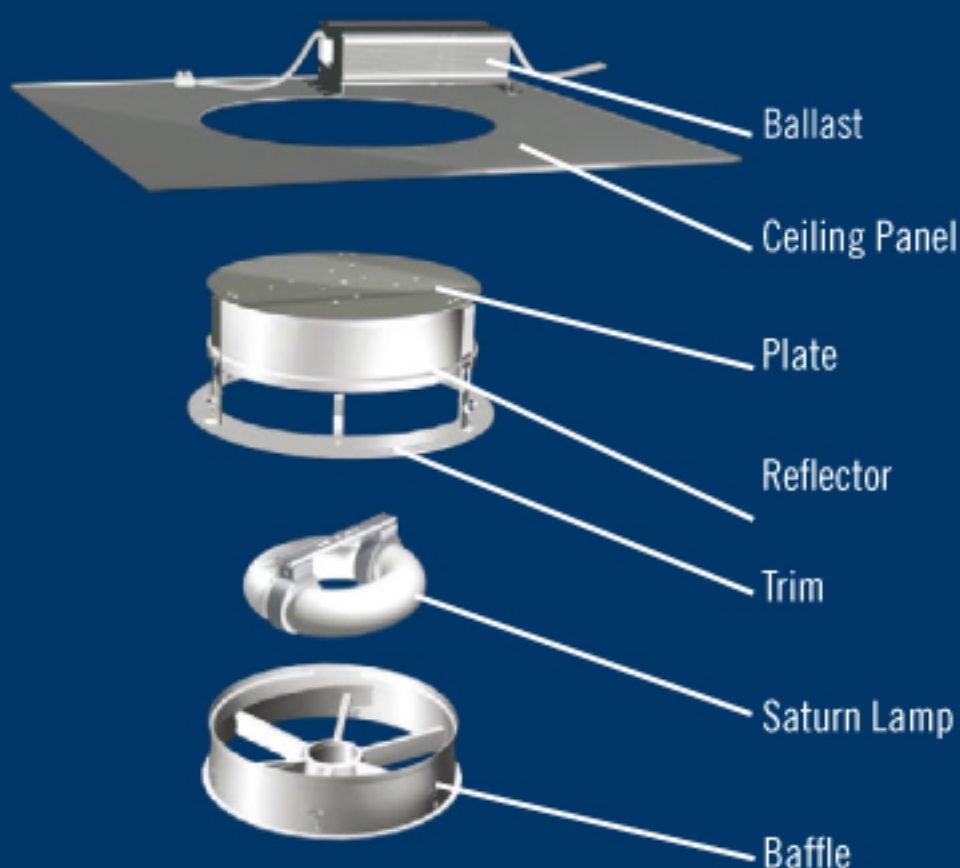

0362 Sunflower Downlight

LVD Saturn Lamp

0362 Exploded View

## Features

Pure-aluminium reflector and baffle with vacuum plated surface. The white steel trim provides a clean modern look.

Two types (A,B) are available for square and rectangular ceiling panel. (B type only for use in rectangular ceiling panel)

## Photometrics

Sunflower DownLight View

Beam Spread

## Lamp and Fixture Installation

Take out the baffle

Insert the fixture with lamp in the ceiling panel

Picture of inserted fixture

Install the fixture support clips

Adjust the clips to tightly secure the fixture and fasten with butterfly nut