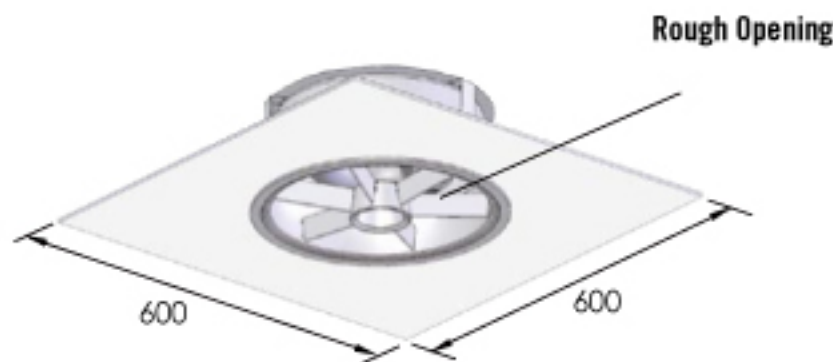

Section Description